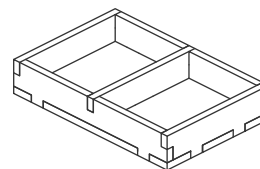

FS-BLONA Insert compatible with Barcelona[®] incl. space for the Passeig de Gràcia expansion

Assembly Instructions

The package contains one double sheet and three single sheets.

After assembly the trays are put in up to two layers in the original game box.

Sheet 1, 2 Sheet 3 Sheet 4 Sheet 5

Tray 1a, b (the trays are identical)

Sheet 1, 2

Step 1

Step 2

Finished tray

Tray 2a, b, c, d (the trays are identical)

Sheet 1, 2

Step 1

Step 2

Finished tray

Tray 3

Sheet 5

Step 1

Step 2

Finished tray