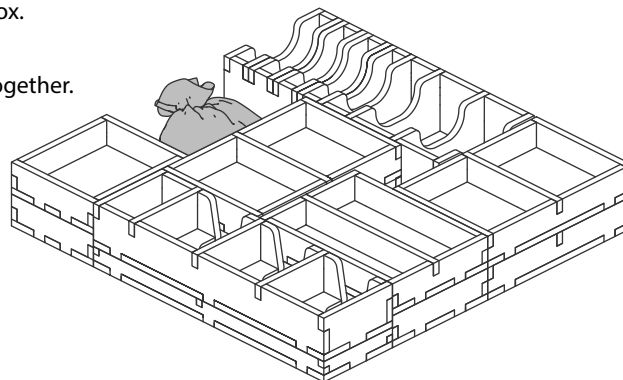

FS-BLONA Insert compatible with Barcelona[®] incl. space for the Passeig de Gràcia expansion

Assembly Instructions

The package contains one double sheet and three single sheets.

After assembly the trays are put in up to two layers in the original game box.

Ordinary PVA glue is required when assembling each tray.

Please make sure you **dry-assemble** each tray correctly before gluing it together.

Please check www.foldedspace.com for general assembly tips.

FS-BLONA