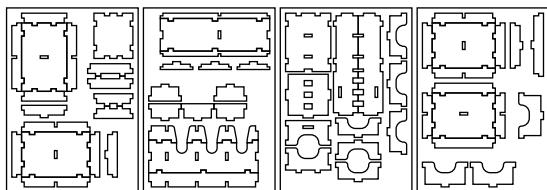

FS-BLONA Insert compatible with Barcelona[®] incl. space for the Passeig de Gràcia expansion

Assembly Instructions

The package contains one double sheet and three single sheets.

After assembly the trays are put in up to two layers in the original game box.

Ordinary PVA glue is required when assembling each tray.

Please make sure you **dry-assemble** each tray correctly before gluing it together.

Please check www.foldedspace.com for general assembly tips.

FS-BLONA

Sheet 1, 2 Sheet 3 Sheet 4 Sheet 5

Tray 1a, b (the trays are identical)

Sheet 1, 2

Step 1

Step 2

Finished tray

Tray 2a, b, c, d (the trays are identical)

Sheet 1, 2

Step 1

Step 2

Finished tray

Tray 3

Sheet 5

Step 1

Step 2

Finished tray