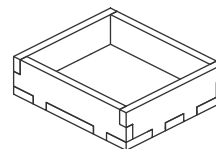

FS-BLONA Insert compatible with Barcelona[®] incl. space for the Passeig de Gràcia expansion

Assembly Instructions

The package contains one double sheet and three single sheets.

After assembly the trays are put in up to two layers in the original game box.

Sheet 1, 2 Sheet 3 Sheet 4 Sheet 5

Tray 1a, b (the trays are identical)

Sheet 1, 2

Step 1

Step 2

Finished tray

Tray 2a, b, c, d (the trays are identical)

Sheet 1, 2

Step 1

Step 2

Finished tray

Tray 3

Sheet 5

Step 1

Step 2

Finished tray